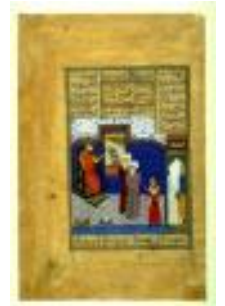

Dutch

*Chinoiserie plate with four figures in a landscape* circa 1660

tin-glazed earthenware (delftware)

2 3/16 x 13 13/16 x 13 13/16 in. (5.4 x 35 x 35 cm)

The Paul Leroy Grigaut Memorial Collection

**1969/2.174**

Turkoman

*Khusrau brought before his father Hurmuzd; from the Khamza of Nizami* circa 1460-1470

ink, color, and gold on paper

10 5/8 in x 6 15/16 in (27 cm x 17.6 cm)

Museum purchase, Acquisition Fund

**1968/1.50**